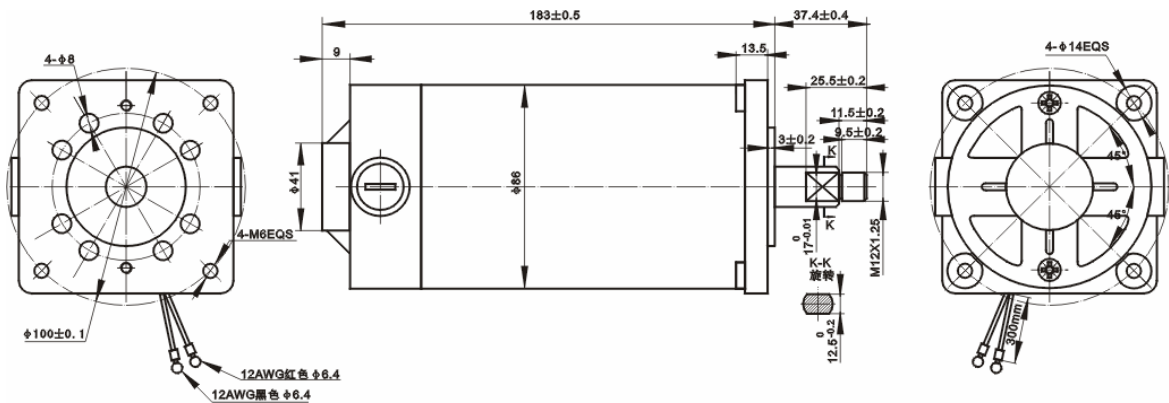

The PMDC motor has such features: low noise, long-using time.

| Type | Rated voltage V | No-load speed r/min | Rated current A | Rated torque mN.m | Rated speed r/min | Rated power W |
|------------|--------------------|------------------------|--------------------|----------------------|----------------------|------------------|
| 85ZY24-500 | 24 | 4300 | 30 | 1290 | 3700 | 500 |